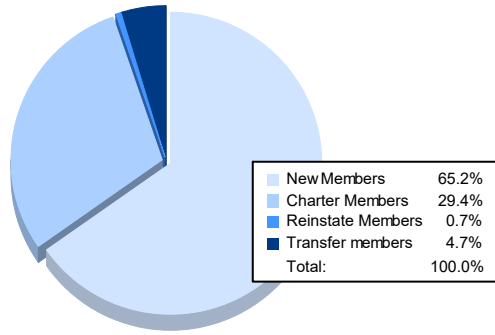

Membership Composition June 2022 Cumulative