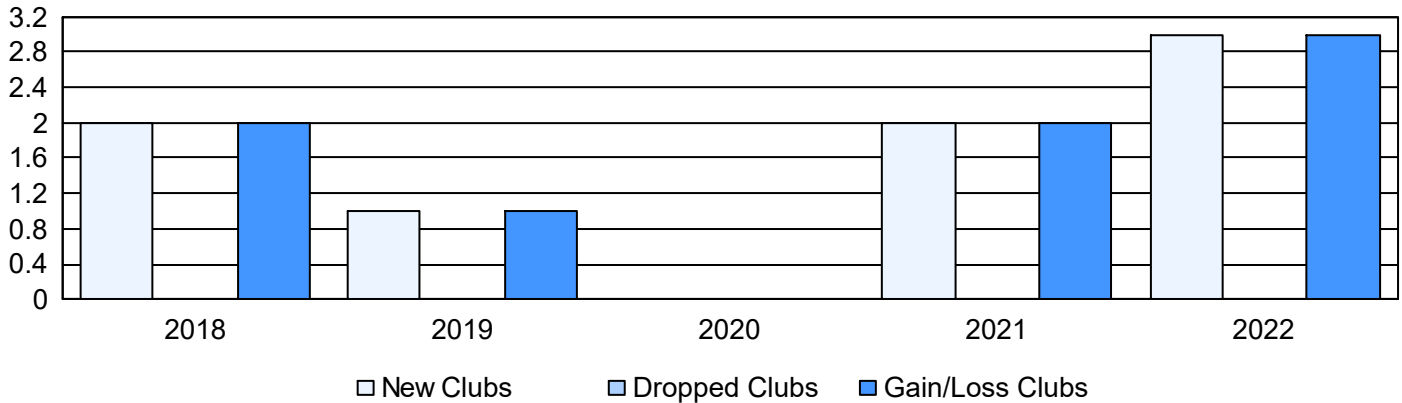

Year	New Clubs	Dropped Clubs	Gain/ Loss Clubs	New Members	Charter Members	Reinstate Members	Transfer Members	Total Member Added	Total Members Dropped	Gain/ Loss Members
2017-2018	2	0	2	188	60	12	5	265	219	46
2018-2019	1	0	1	202	32	3	13	250	210	40
2019-2020	0	0	0	146	3	7	11	167	149	18
2020-2021	2	0	2	142	63	5	16	226	335	-109
2021-2022	3	0	3	195	88	2	14	299	249	50
Average	2	0	2	175	49	6	12	241	232	9

Clubs