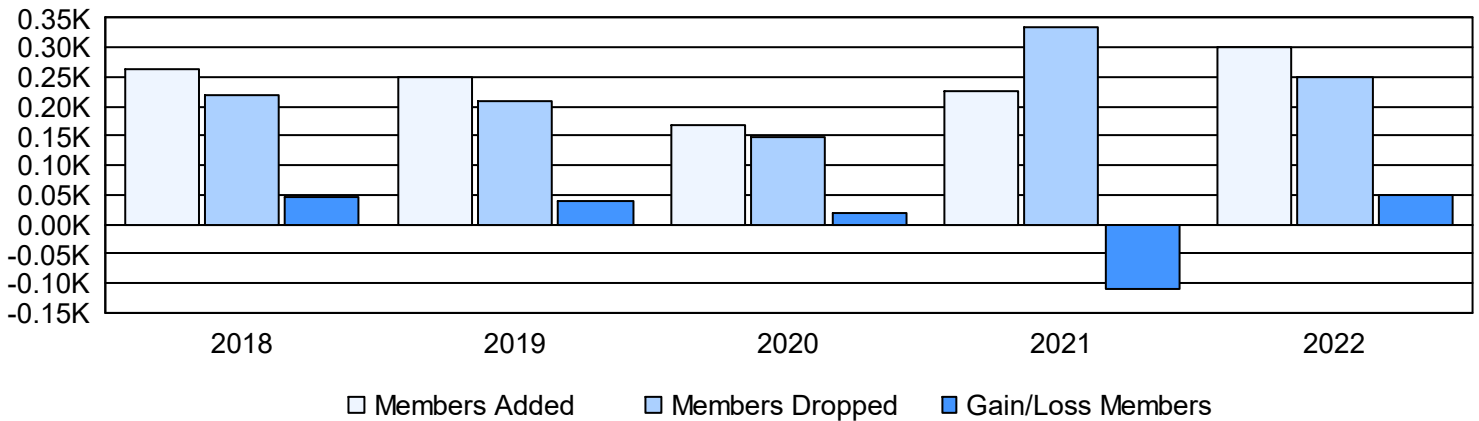

Year	New Clubs	Dropped Clubs	Gain/ Loss Clubs	New Members	Charter Members	Reinstate Members	Transfer Members	Total Member Added	Total Members Dropped	Gain/ Loss Members
2017-2018	2	0	2	188	60	12	5	265	219	46
2018-2019	1	0	1	202	32	3	13	250	210	40
2019-2020	0	0	0	146	3	7	11	167	149	18
2020-2021	2	0	2	142	63	5	16	226	335	-109
2021-2022	3	0	3	195	88	2	14	299	249	50
Average	2	0	2	175	49	6	12	241	232	9

Clubs

Members